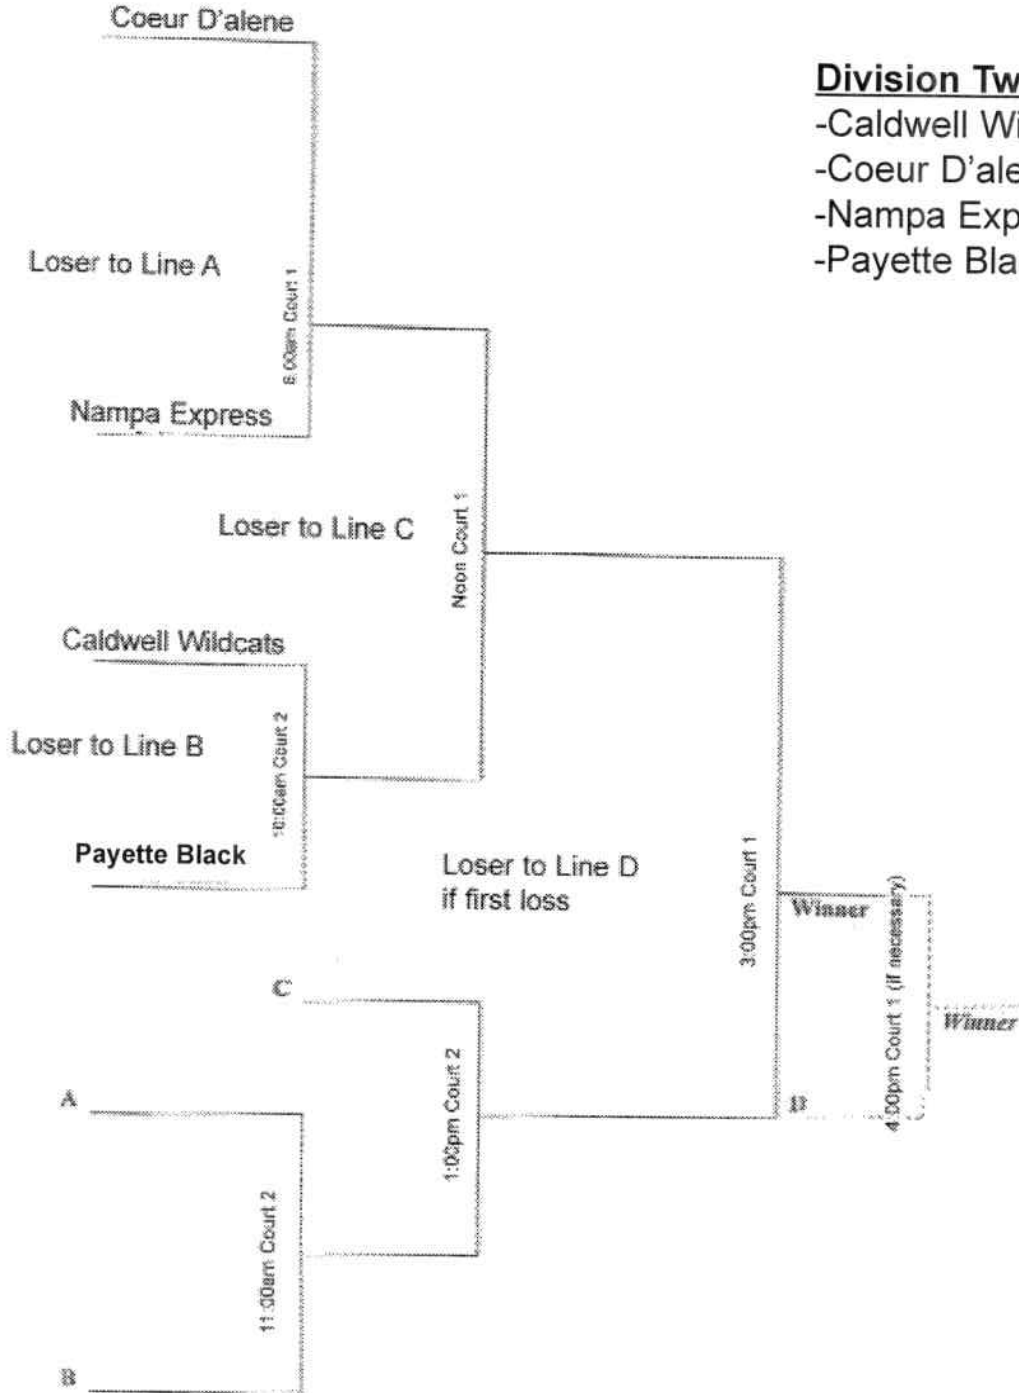

2010 State Floor Hockey Tournament

Division One: Traditional

Division One: Traditional:

- Boise Community
- Ghostbusters
- Lewis Clark
- Rigby Wranglers

Special Olympics
Idaho

2010 State Floor Hockey Tournament

Division Two: Unified

Division Two: Unified:

- Caldwell Wildcats
- Coeur D'alene Eagles
- Nampa Express
- Payette Black

2010 State Floor Hockey Tournament

Division Three: Unified

Division Three Unified:

- Rigby Wranglers
- Payette Red
- Lewis Clark