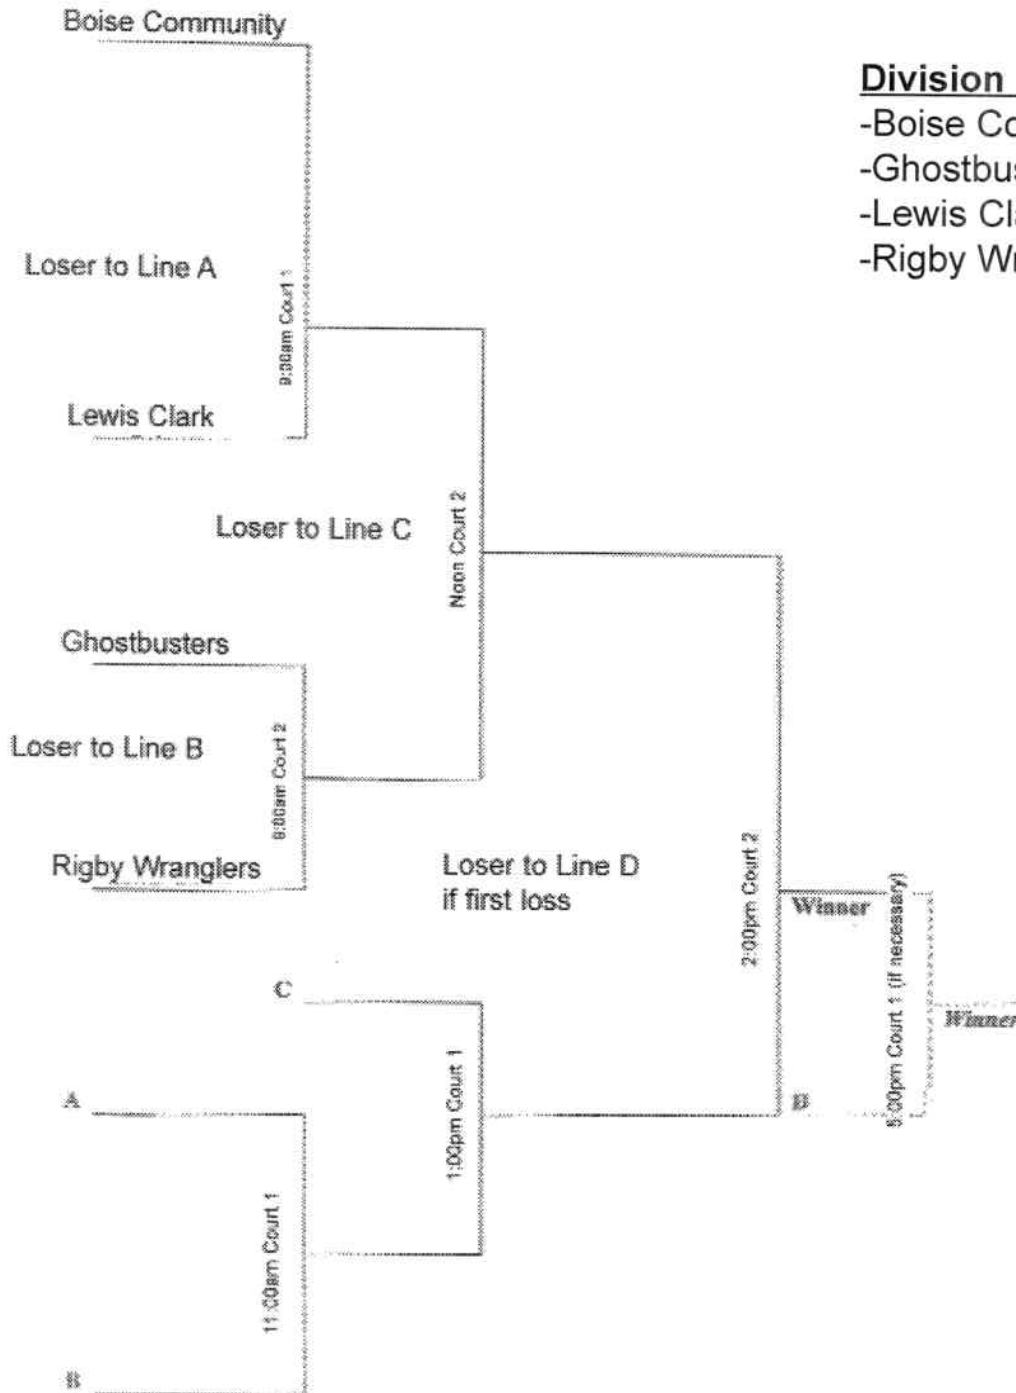

2010 State Floor Hockey Tournament

Division One: Traditional

Division One: Traditional:

- Boise Community
- Ghostbusters
- Lewis Clark
- Rigby Wranglers

Special Olympics
Idaho

2010 State Floor Hockey Tournament

Division Two: Unified

Division Two: Unified:

- Caldwell Wildcats
- Coeur D'alene Eagles
- Nampa Express
- Payette Black

2010 State Floor Hockey Tournament

Division Three: Unified

Division Three Unified:

- Rigby Wranglers
- Payette Red
- Lewis Clark